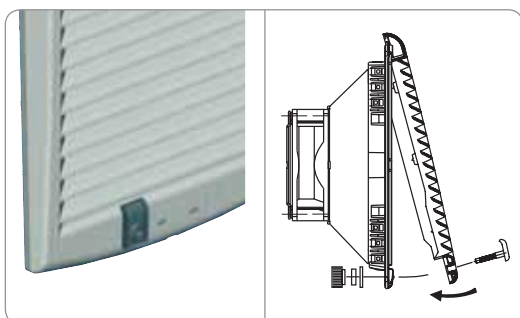

## Replacement grilles in RAL 7032

- External part of the grille (for fan or outlet grille) for changing the colour to RAL 7032.

Dimensions (mm) Total (external)	IP	Reference RAL 7032
137 × 117 × 13	54	NSYCAG92LPC
170 × 150 × 15	54	NSYCAG125LPC
268 × 248 × 18	54	NSYCAG223LPC
336 × 316 × 18	54	NSYCAG291LPC

## Filters

Concept	For fans and grilles		Pack.	Reference
	External dimensions (mm)	Cut-out (mm)		
G2 M1 synthetic standard filters	137 × 117	92 × 92	5	NSYCAF92
	170 × 150	125 × 125	5	NSYCAF125
	268 × 248	223 × 223	5	NSYCAF223
	336 × 316	291 × 291	5	NSYCAF291
Filters for greasy environments G2 M1	170 × 150	125 × 125	5	NSYCAF125O
	268 × 248	223 × 223	5	NSYCAF223O
	336 × 316	291 × 291	5	NSYCAF291O
G3 M1 synthetic fine filters	170 × 150	125 × 125	5	NSYCAF125T
	268 × 248	223 × 223	5	NSYCAF223T
	336 × 316	291 × 291	5	NSYCAF291T
Stainless-steel anti-insect filters	137 × 117	92 × 92	1	NSYCAF92M
	170 × 150	125 × 125	1	NSYCAF125M
	268 × 248	223 × 223	1	NSYCAF223M
	336 × 316	291 × 291	1	NSYCAF291M